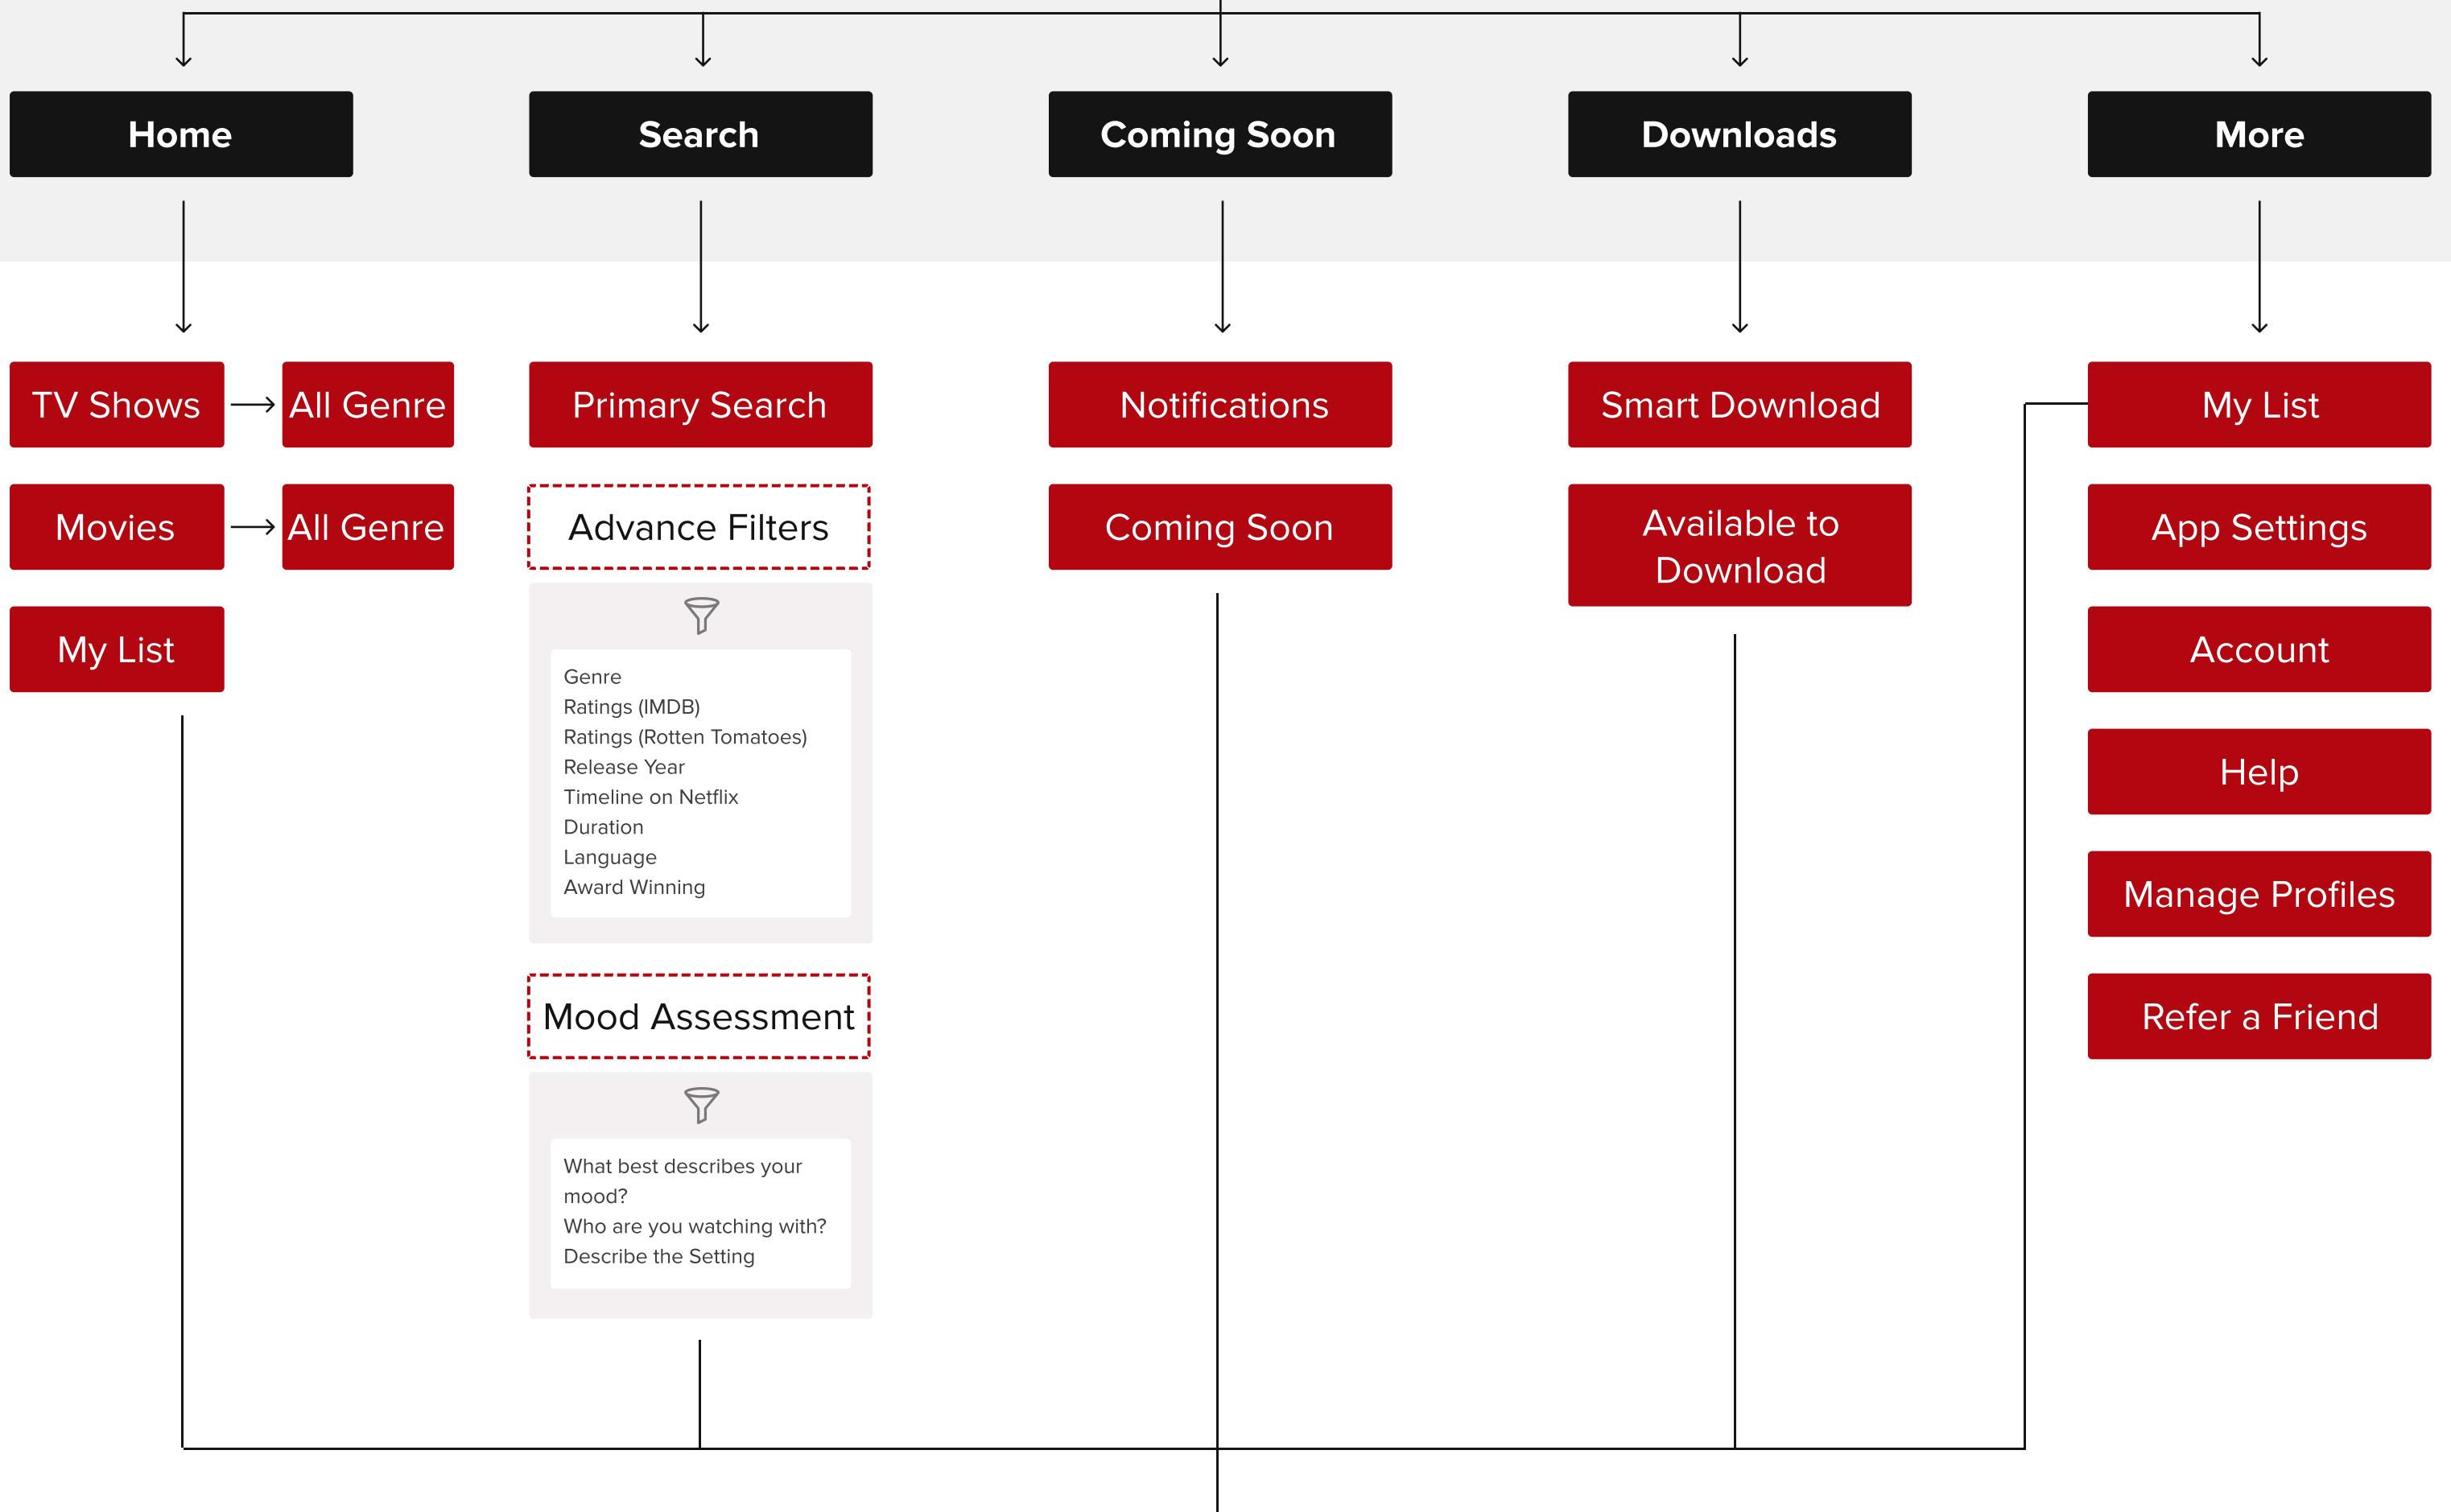

NETFLIX

Who's Watching?

Content List

Content Page with description

+

Reviews/ratings

LEGEND

Primary Navigation
Existing Screen

Secondary Navigation
Existing Screen

New Features /
Screens